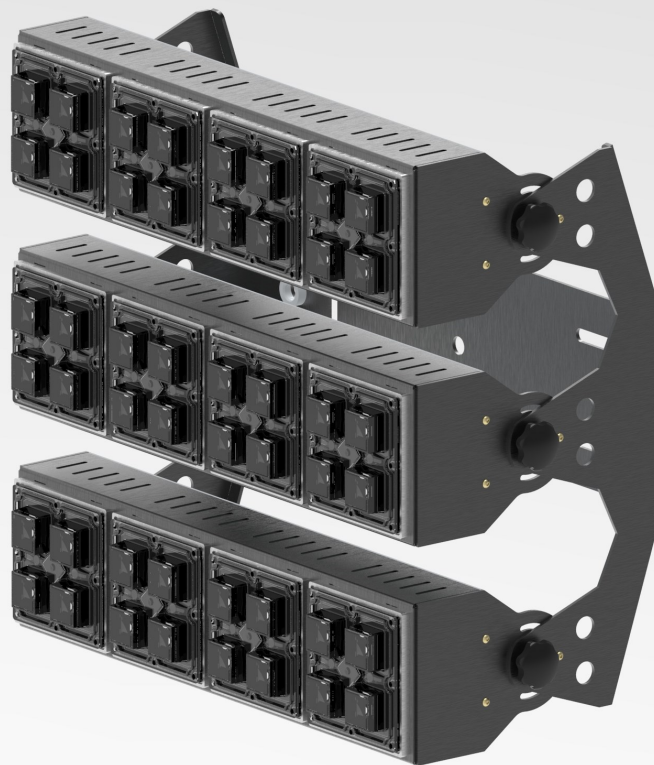

**BERYLLIUM**

**450W-AC-75,150L**

450W AC powered flood light 75,150 Lumens

**BERYLLIUM** Commercial & Industrial LED High Bay & Stadium

75,150 Lumens  
167lm/W

LED Replacement for 200W/300W/400W Metal  
Halide High bay fittings

Suitable for: Sport Arenas, Gymnasiums, Tennis  
Courts, Warehouses any Very large Areas

48 X Next Generation LED's

Surface Mount and Wire Guard

Customised LENSES available

**MECHANICAL**

Adjustable LED Flood Light.  
With Different Optic Lenses.  
Suitable for very large areas like: Stadium  
Lights, Indoor Arenas, Gymnasiums,  
Warehouses, Garages, Manufacturing  
facilities, Aircraft Hangers, Retail stores,  
Super Stores & Tennis Courts.  
Fitting with different LENS options

**LED CONFIGURATION**

LUMILEDS MX  
2x2 LUMILED MX Extreme High Power CHIPS  
Nominal CCT/Color 5650K Cool White  
Typical CRI 70  
Typical Luminous Flux @350mA  
167lm per Watt  
Extreme Cooling Patented

**AC POWER**

Powered by AC Single Phase.  
Power Factor Greater than 0.98

**BERYLLIUM**

**450W-AC-75,150L**

**450W AC powered flood light 75,150 Lumens**

**BERYLLIUM** Commercial & Industrial LED High Bay & Stadium